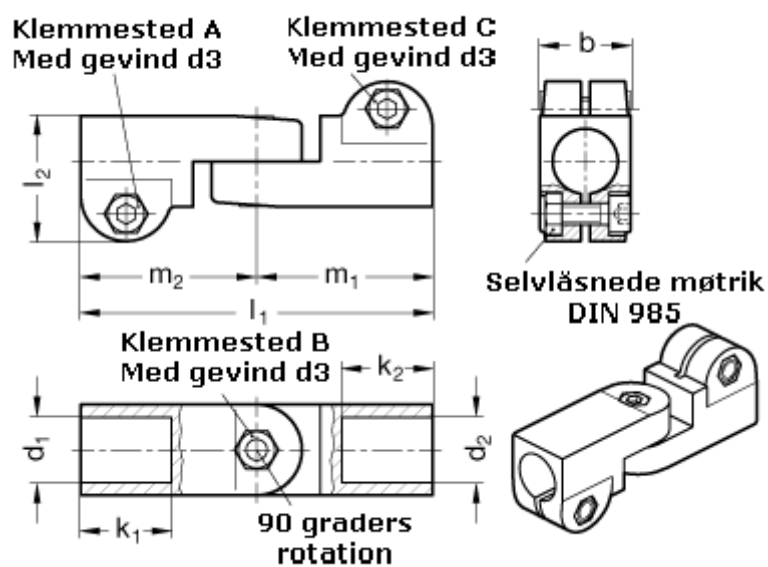

Article number: 20285B14B182BL

Description: E+G Swivel clamp connector joint
GN285-B14-B18-2-BL

Measures

$b = 25$	$m_1 = 48.5$
$d_1 = B14$	$m_2 = 48.5$
$d_2 = B18$	
$d_3 = M 6$	
$k_1 = 25$	
$k_2 = 25$	
$l_1 = 97$	
$l_2 = 34.5$	